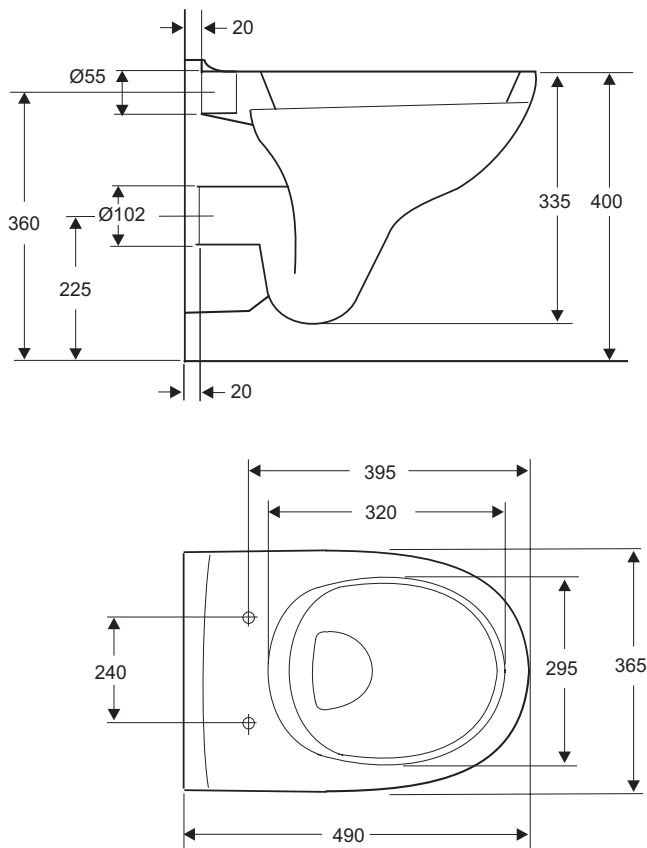

Reach compact wall hung WC

WC unit smooth-lined for perfect hygiene and added aesthetics; space saving compact installation; wall fixing with support frame; comfortable; ergonomic seat.

| | |
|---------------------|--|
| Product | 18560W-00 Reach compact wall hung WC, 480 mm x 400 mm x 365 mm |
| Colours/finishes | White (-00) |
| Material | Vitreous China |
| Weight (kg) | 13.6 |
| Fixings | Fixings included |
| Complimentary items | E6036-00 Reach compact toilet seat E6046-00 Reach compact slow-close seat 6284W-NF Support frame 6283W-CP Flush plate |
| Design linked items | Reach sanitaryware and furniture |

To order, please use the product code and add the colour/finish reference, eg. -00 for white.

All measurements shown are in millimetres.
Sizes are approximate.

P5956